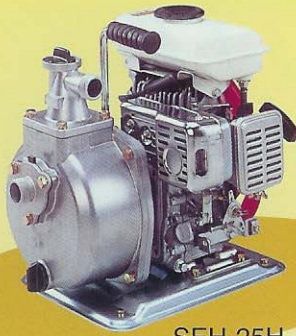

Responding to Various Needs by Advanced Technology

KOSHIN

HIDELS PUMPS

SEH-25H · SEH-50X · SEH-80X · SEH-100X

FLOW
GUARANTEED TOTAL HEAD
SUCTION HEAD

SEH-80X

KOSHIN LTD.

SEH series HIDELS PUMPS which are applicable to all purposes

SEH-25H

SEH-100X

Outstanding Features

- Powered by a strong and durable Honda engine, the strong and lightweight die-cast aluminium pump delivers high volume of water.
- The highly effective mechanical seal with special carbon ceramics provide extra durability.
- The entire unit is protected by a sturdy steel rollover pipe frame.

Specifications

Model		SEH-25H	SEH-50X	SEH-80X	SEH-100X
P U M P	Connection Dia	25m/m(1")	50m/m(2")	80m/m(3")	100m/m(4")
	Connection Thread	Outer Pipe Thread			
	Total Head	35m 115Ft	30m 98Ft	26m 85Ft	28m 92Ft
	Delivery Volume	140ℓ/min 37U.S.G./min	600ℓ/min 158U.S.G./min	930ℓ/min 246U.S.G./min	1450ℓ/min 383U.S.G./min
Max. Suction Head		8m			
E N G I N E	Model	HONDA G100	HONDA GX120	HONDA GX160	HONDA GX240
	Forced Air Cooled 4 Cycle Gasoline Engine				
	Exhaust Volume	97cc	118cc	163cc	242cc
	Horse Power	1.8PS/3600rpm 2.5PS/4200rpm	2.8PS/3600rpm 4.0PS/4000rpm	3.8PS/3600rpm 5.5PS/4000rpm	6.0PS/3600rpm 8.0PS/4000rpm
	Fuel	Automobile Non-lead Gasoline			
	Fuel Tank capacity	1.4ℓ	2.5ℓ	3.6ℓ	6.0ℓ
	Fuel Consumption Hour (full tank)	Abt 2.5hr		Abt 2.7hr	
Starting Method		Recoil Starter			
Standard Accessory		1 Strainer 2 Hose Couplings 3 Hose Bands 1 Engine Tool			
Gross Weight		19kg	24kg	34kg	54kg
Dimension		424 × 310 × 400	506 × 402 × 421	525 × 399 × 476	650 × 453 × 660
Packing Unit		1			