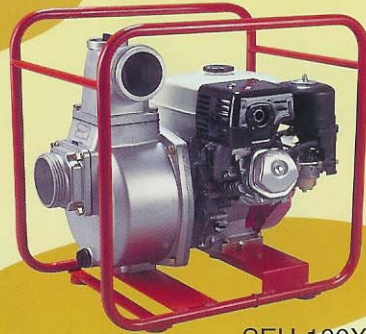

Responding to Various Needs by Advanced Technology

KOSHIN

HIDELS PUMPS

SEH-25H · SEH-50X · SEH-80X · SEH-100X

FLOW
GUARANTEED TOTAL HEAD
SUCTION HEAD

SEH-80X

KOSHIN LTD.

SEH series HIDELS PUMPS which are applicable to all purposes

SEH-25H

SEH-100X

Outstanding Features

- Powered by a strong and durable Honda engine, the strong and lightweight die-cast aluminium pump delivers high volume of water.
- The highly effective mechanical seal with special carbon ceramics provide extra durability.
- The entire unit is protected by a sturdy steel rollover pipe frame.

Specifications

Model		SEH-25H	SEH-50X	SEH-80X	SEH-100X
P U M P	Connection Dia	25m/m(1")	50m/m(2")	80m/m(3")	100m/m(4")
	Connection Thread	Outer Pipe Thread			
	Total Head	35m 115Ft	30m 98Ft	26m 85Ft	28m 92Ft
	Delivery Volume	140ℓ/min 37U.S.G./min	600ℓ/min 158U.S.G./min	930ℓ/min 246U.S.G./min	1450ℓ/min 383U.S.G./min
Max. Suction Head		8m			
E N G I N E	Model	HONDA G100	HONDA GX120	HONDA GX160	HONDA GX240
	Forced Air Cooled 4 Cycle Gasoline Engine				
	Exhaust Volume	97cc	118cc	163cc	242cc
	Horse Power	1.8PS/3600rpm 2.5PS/4200rpm	2.8PS/3600rpm 4.0PS/4000rpm	3.8PS/3600rpm 5.5PS/4000rpm	6.0PS/3600rpm 8.0PS/4000rpm
	Fuel	Automobile Non-lead Gasoline			
	Fuel Tank capacity	1.4ℓ	2.5ℓ	3.6ℓ	6.0ℓ
	Fuel Consumption Hour (full tank)	Abt 2.5hr		Abt 2.7hr	
Starting Method		Recoil Starter			
Standard Accessory		1 Strainer 2 Hose Couplings 3 Hose Bands 1 Engine Tool			
Gross Weight		19kg	24kg	34kg	54kg
Dimension		424 × 310 × 400	506 × 402 × 421	525 × 399 × 476	650 × 453 × 660
Packing Unit		1			